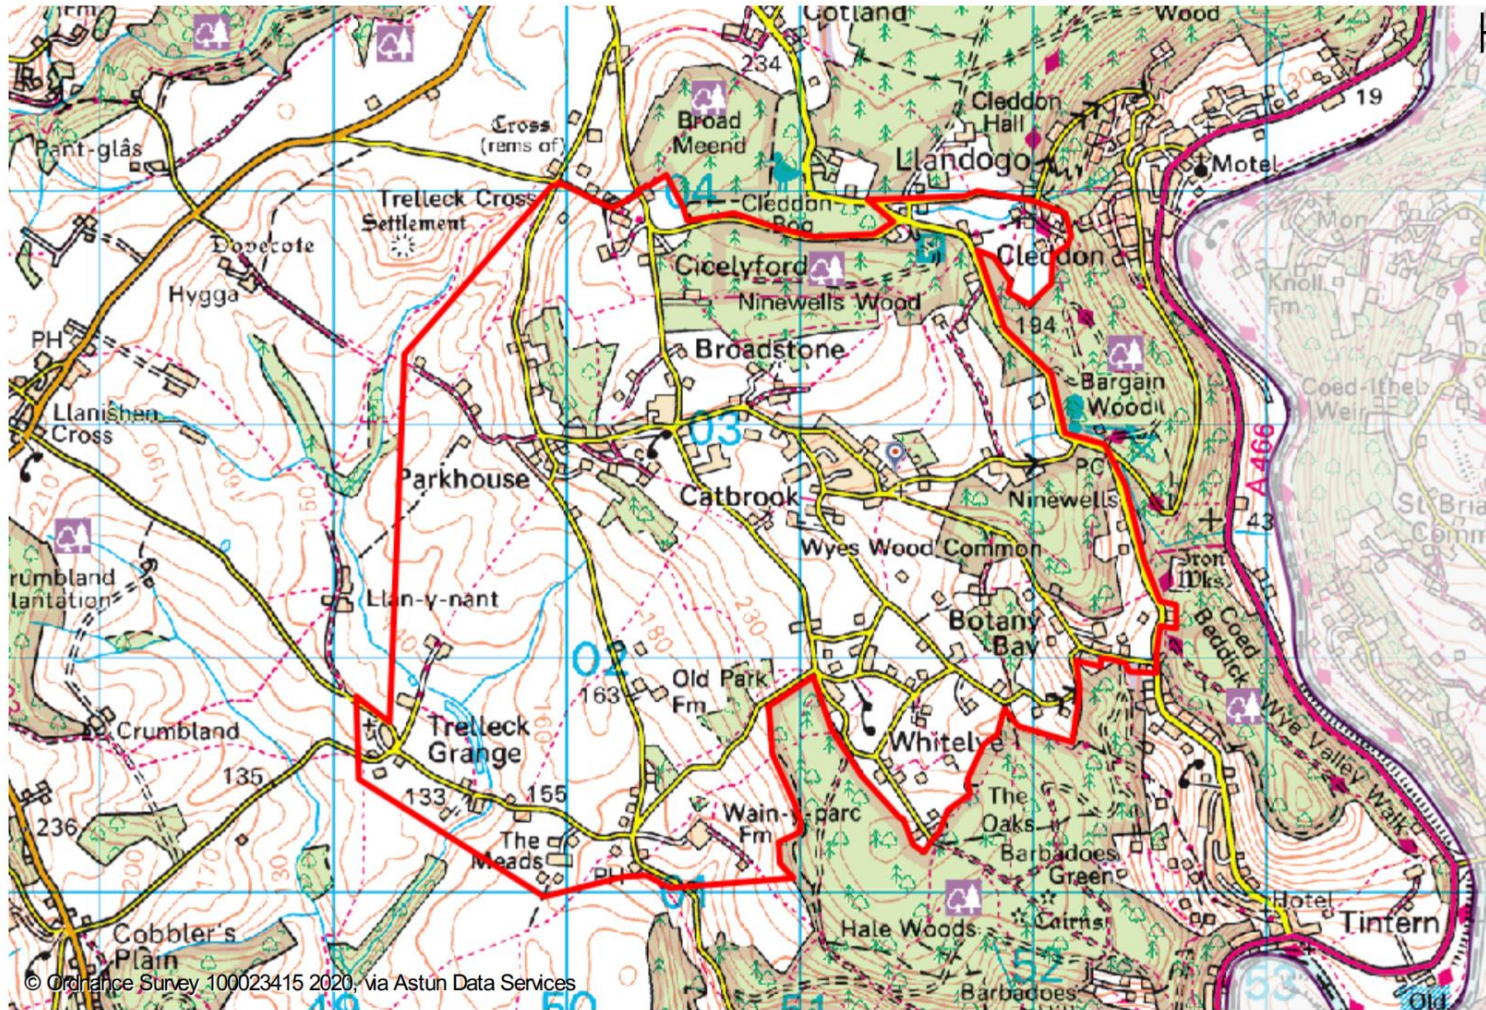

Catbrook Education Trust Catchment Area

Catbrook Educational Trust Catchment Rationale.

Following extensive research and enquires, to the best of CET knowledge, there is no existing map of the Catbrook village school catchment area. Through historical research, discussions with local residents and the community council, the above proposed catchment area map has been identified and adopted by the trustees. Further details regarding the process of establishing the catchment can be obtained on request and the map will be reviewed and adjusted if required.